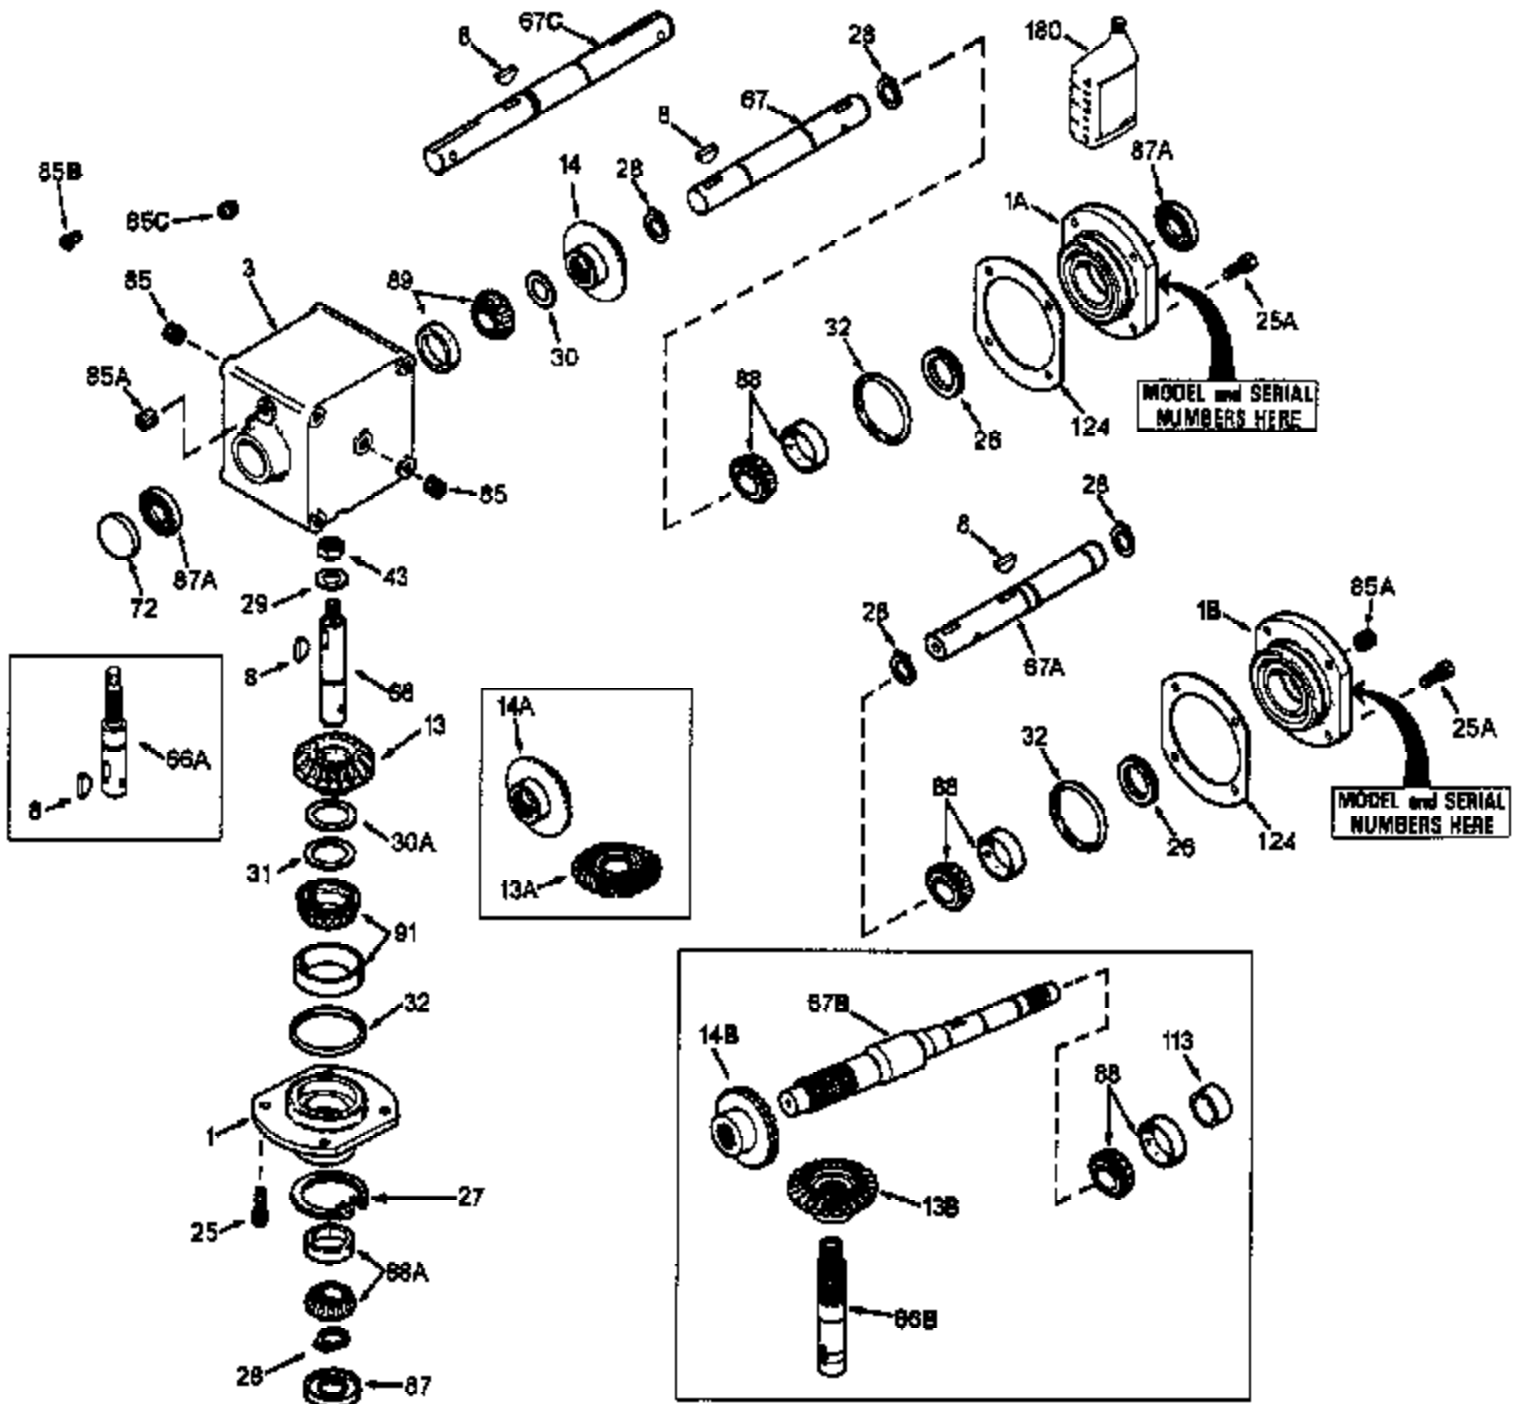

JOIST

DAS ORIGINAL

ILLUSTRATION SHOWS TYPICAL PARTS ONLY. ORDER BY PART NUMBER. PARTS NOT LISTED ARE SUPPLIED BY OEM.

Ref #	Part Number	Qty	Description
1A	786105	1	Retainer Cap
1	786104A	1	Retainer Cap
3	770089	1	Right Angle Drive Housing
13	778302	1	Bevel Gear (25 teeth)
14	778303	1	Bevel Gear (26 teeth)
25	792037	8	Screw, 5/16-18 x 1"
26	780137	1	Load Ring
28	792113	1	Retaining Ring
29	792115	1	Washer
30	780131	1	Shim (1-1/2" OD x 1-1/64" ID x .002 t hick)
31	780138	1	Shim (2" OD x 1.531" ID x .002 thick)
32	788063	2	"O" Ring
43	792110A	1	Locknut, 5/4-16
66	776342	1	Input Shaft (5.38" long)
67	776364A	1	Output Shaft (Incl. 1 of No. 89 & 113)
72	792111	1	Plug
85A	792039	1	Plug, 1/8-27
85	792116	2	Pipe Plug, 1/4-18
87	788064	1	Oil Seal, 1"
87A	788084	1	Oil Seal, 1-3/8"
89	780132	3	Bearing & Cup Assembly (SEE REPAIR MA NUAL)
91	780134	1	Bearing & Cup Assembly (SEE REPAIR MA NUAL)
113	788085A	1	Sleeve
124	780136	1	Shim
180	730229A	1	Gear Oil 80W90

1100-1100-038A Page 2 of 2

Peerless